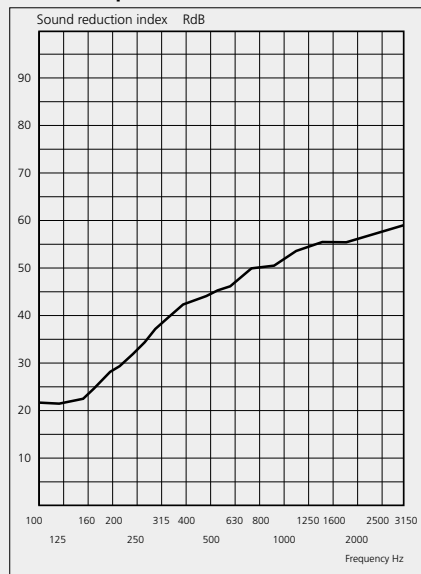

Sound Graph

Sound reduction and technical information is available on request