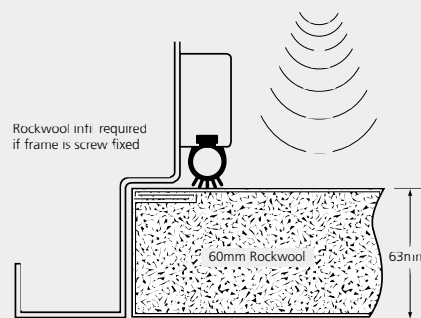

Auto drop threshold

Knock down Frank Assembly

Sound Graph

Sound reduction and technical information is available on request

Typical section of sound reducing door

Doorset handings in plan view

Special doorsets are constructed in steel, either primed or finish coated to BS/RAL colours, or in stainless steel with: