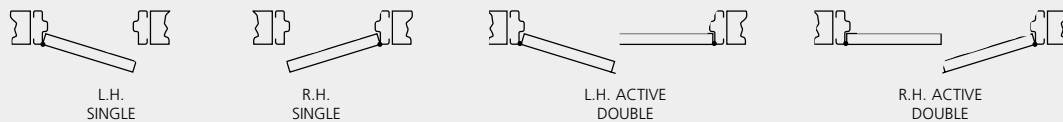

Auto drop threshold

Knock down Frank Assembly

Sound Graph

Sound reduction and technical information is available on request

Typical section of sound reducing door

Doorset handings in plan view

Special doorsets are constructed in steel, either primed or finish coated to BS/RAL colours, or in stainless steel with:

- many different vision panels or louvres
- T lug or second fix options as standard
- factory welded or site assembly frames

It is the decades of Fitzpatrick design and manufacturing expertise that help to minimise site installation time and optimise a professional completion of projects large and small.